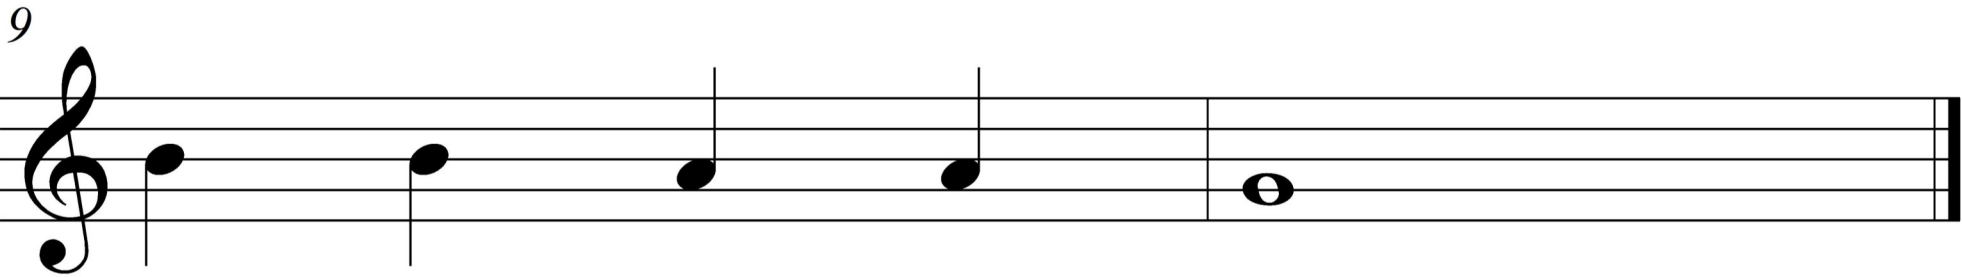

En la granja de Pepito