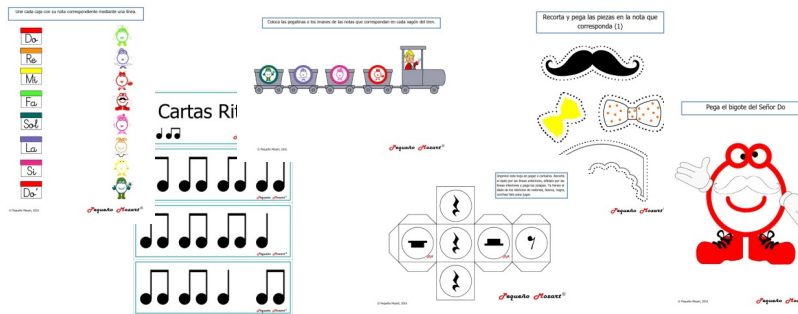

Recursos educativos gratis para descargar