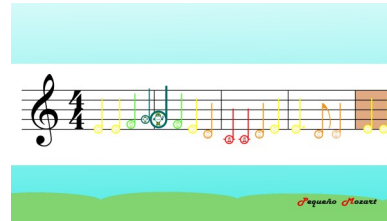

Canciones, partituras y recursos audiovisuales