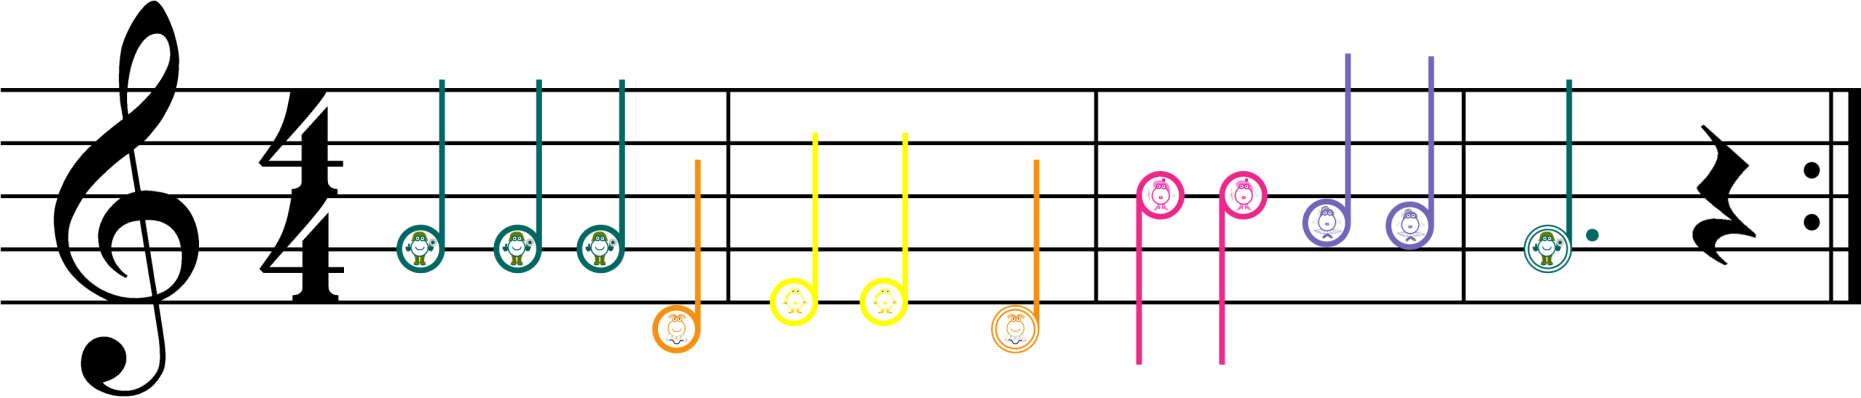

En la granja de Pepito