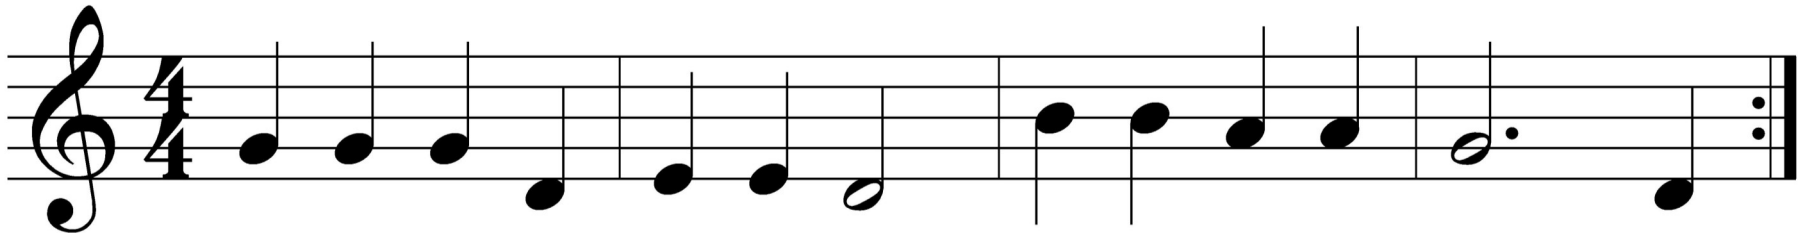

En la granja de Pepito